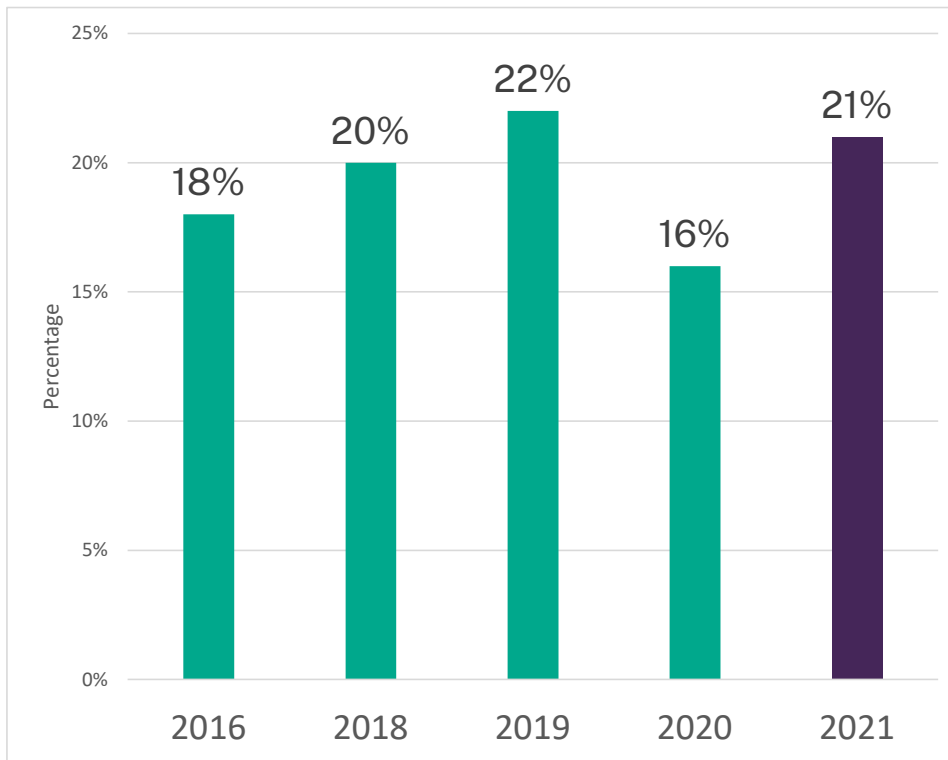

## Frequent religious service attendance: 2016 to 2021

Source: Australian Community Surveys: 2016, 2018, 2019, 2020, 2021

**In late 2021, attendance  
had recovered to  
pre-pandemic levels**

**Two in 10 (21%)  
Australians attended  
religious services at least  
monthly.**